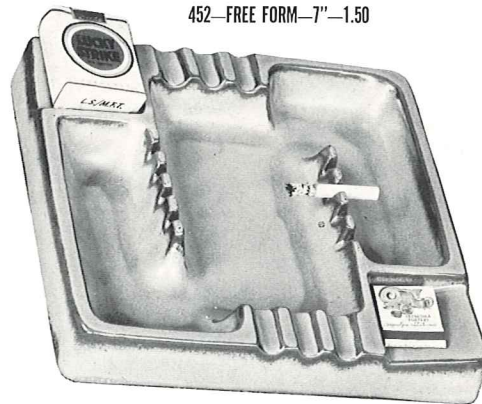

507S-3" BOOTS ON THONG-1.25

507-3" BOOT-.60

470-AZTEC-3 1/2"-.60

456-ASHTRAY-3"-.60

464-SQUARE-10 1/2"-5.00

F203-TEAR DROP-13 1/2"-3.00

471-AZTEC-9"-2.00

453-ARROW HEAD-7"-1.00

ASH TRAYS

F204-RYTHM ASH TRAY-10"-2.50

36M-WITH MAGAZINE RACK-8.50

34-10 1/2" SQUARE-7.50

36-12" TRAY ON STAND-7.50

30T-10" ROUND ASH TRAY-3.50 30-WITHOUT HANDLE-3.00

34M-SAME STAND WITH SQUARE TRAY-8.50

34-10 1/2" TRAY ONLY-5.00

36-12" TRAY ONLY-5.00

THIS PAGE AVAILABLE IN ALL COLORS, BLACK & WHITE. SIZES ARE APPROXIMATE AND MAY VARY SLIGHTLY.

FOR SMOKERS AND SNACKERS, ANYWHERE: WITH REFRESHMENT CORNERS: ON STURDY WROUGHT IRON.